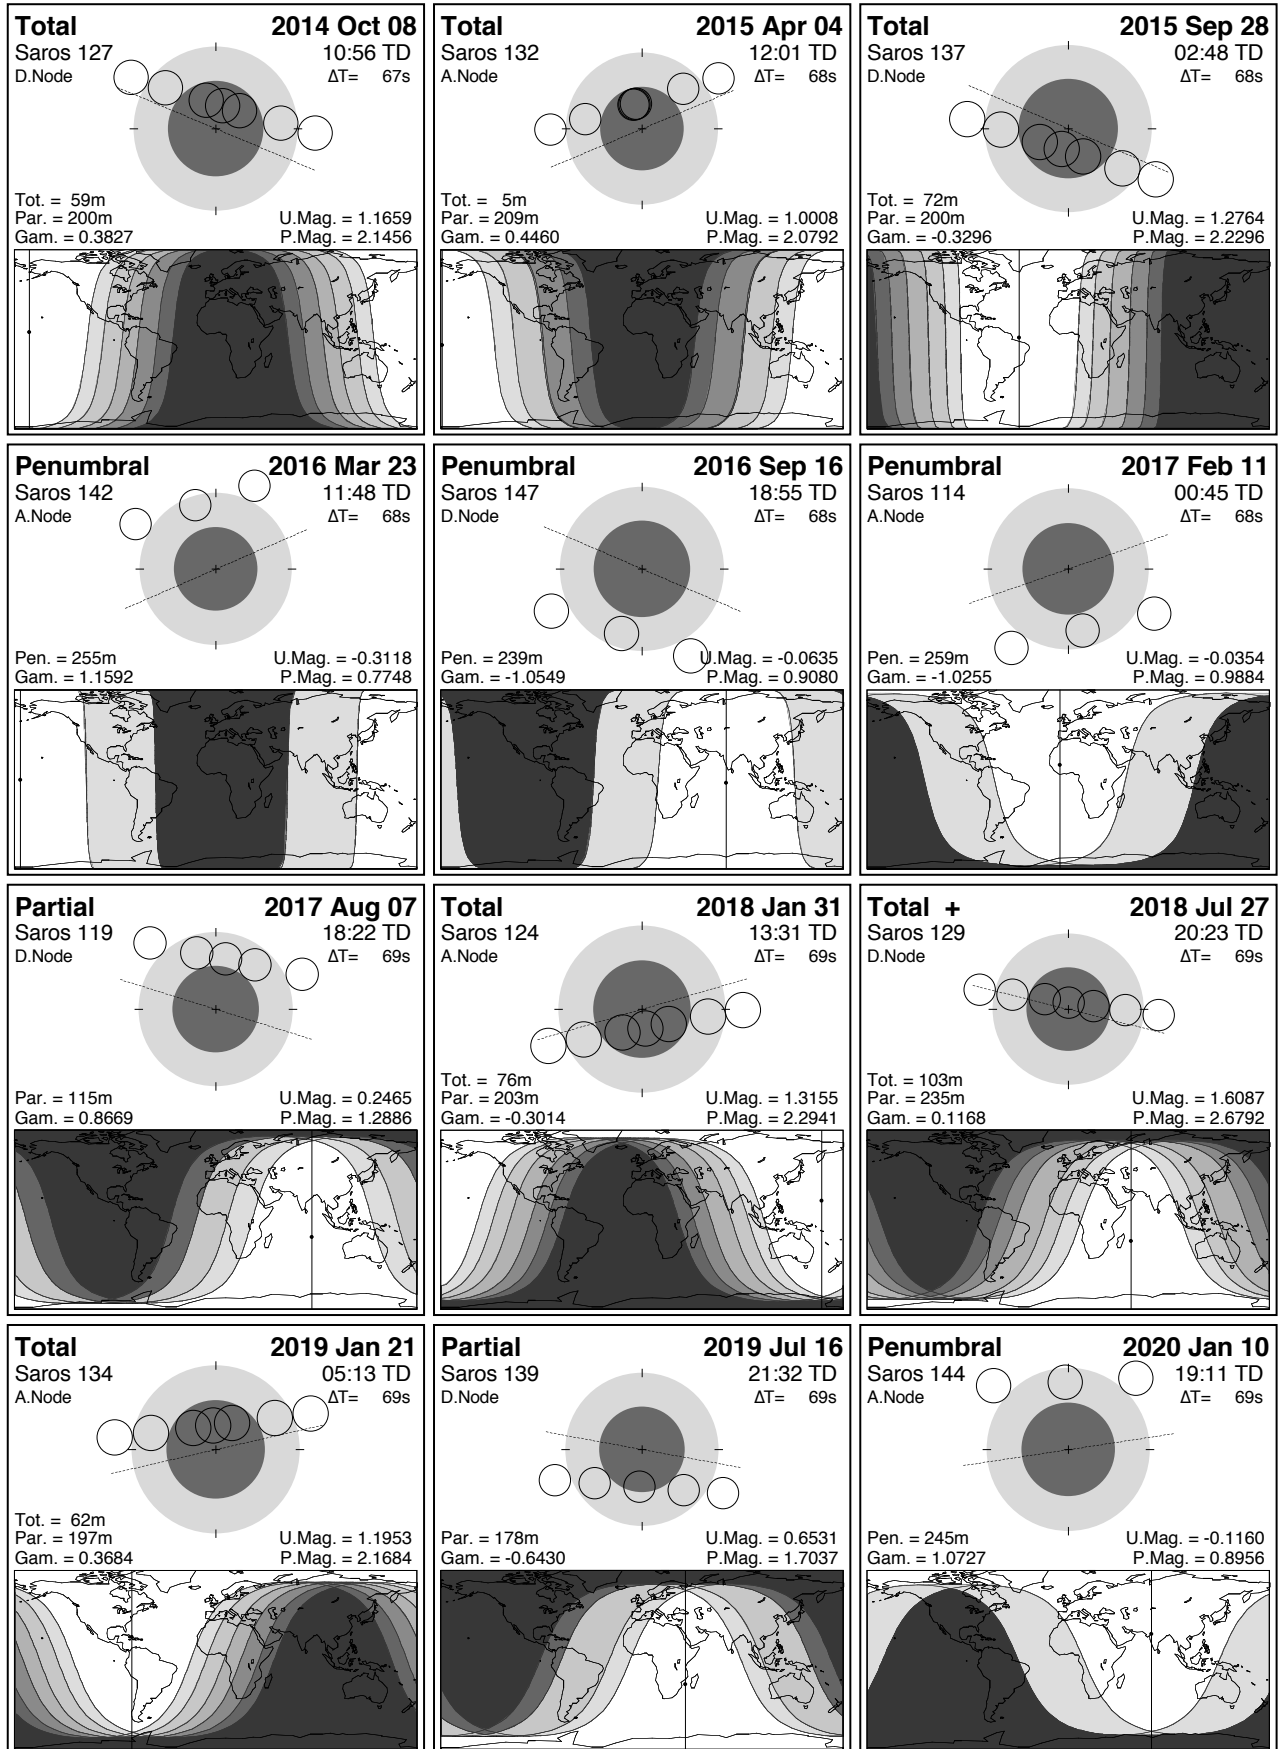

THOUSAND YEAR CANON OF LUNAR ECLIPSES 1501 TO 2500

Plate 105